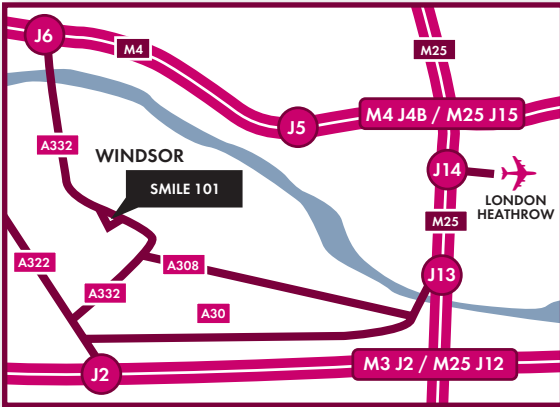

## DR SHEILA CHAUHAN

BDS (Lond.); FDS RCS (Eng.); M Med Sci MOrth RCS (Eng.)

118 St. Leonard's Road, Windsor, Berkshire SL4 3DG

Tel: 0845 4564245 ■ Email: sheila@smile101.co.uk ■ www.smile101.co.uk

**Car Parking:** St. Leonard's Road pay & display, Springfield Road free parking. Town Centre Car Parks (5-10 minutes walk), Victoria Street, William Street

**Bus:** Stops directly outside practice - Routes 41 & 43 (Slough-Staines)

**Train:** Stations (10-15 minutes walk)  
Thames Riverside station, Windsor Central station

**Taxi:** Rank next to Windsor Castle